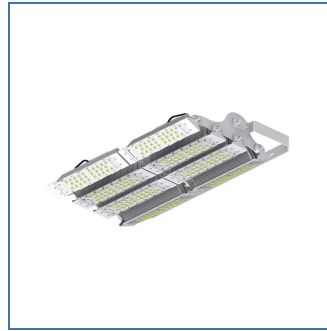

AN-TGD03

LED Flood Light

Spec.	Working Voltage	Power	Luminous Flux	CRI
AN-TGD03-160W	AC85-265V	160w	16000-17600lm	>80
AN-TGD03-240W	AC85-265V	240w	24000-26400lm	>80
AN-TGD03-400W	AC85-265V	400w	40000-44000lm	>80
AN-TGD03-500W	AC85-265V	500w	50000-55000lm	>80
AN-TGD03-800W	AC85-265V	800w	80000-88000lm	>80
AN-TGD03-1000W	AC85-265V	1000w	100000-110000lm	>80

Web: anerngroup.com | Email: group@anern.com | WhatsApp: +86 13570048098