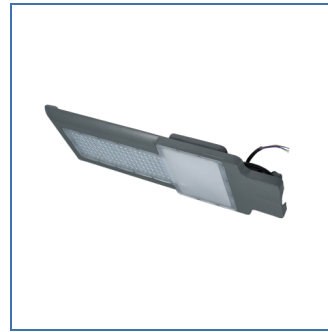

AN-SLD2

LED Street Light

Spec.	Working Voltage	Power	Luminous Flux	CRI
AN-SLD2-20W	AC85-265V	20w	1800-2000lm	>80
AN-SLD2-30W	AC85-265V	30w	2700-3000lm	>80
AN-SLD2-50W	AC85-265V	50w	4500-5000lm	>80
AN-SLD2-100W	AC85-265V	100w	9000-10000lm	>80
AN-SLD2-120W	AC85-265V	120w	10800-12000lm	>80
AN-SLD2-150W	AC85-265V	150w	13500-15000lm	>80

Web: anerngroup.com | Email: group@anern.com | WhatsApp: +86 13570048098